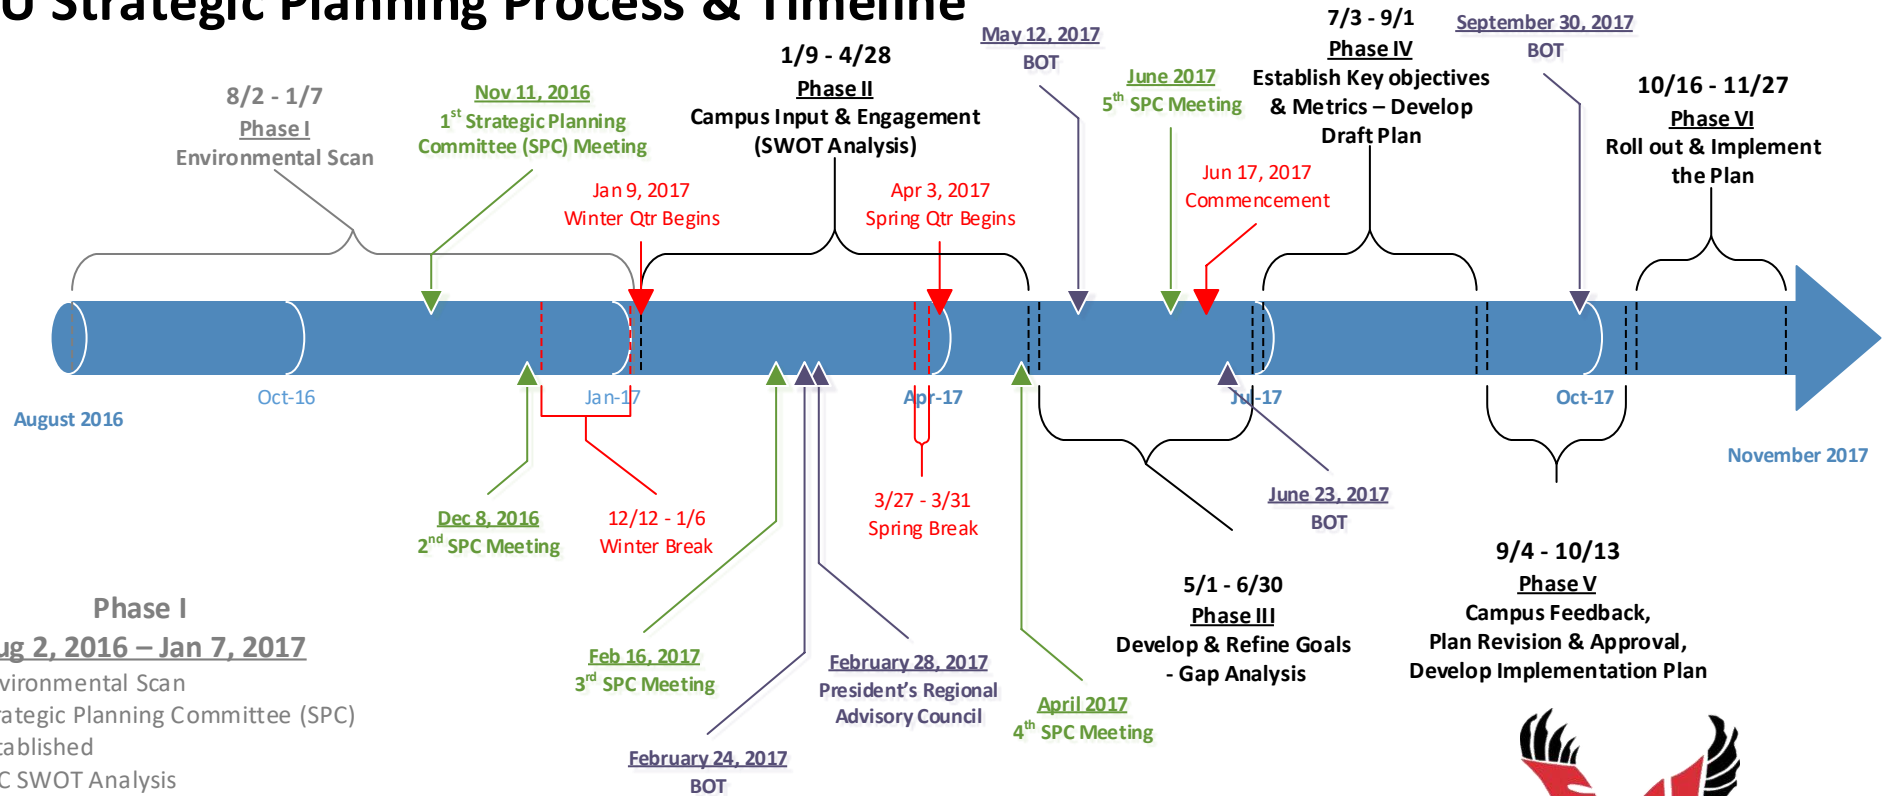

EWU Strategic Planning Process & Timeline

How can we best leverage our strengths and opportunities to achieve success and reframe our weaknesses and threats to create possibilities and potential?